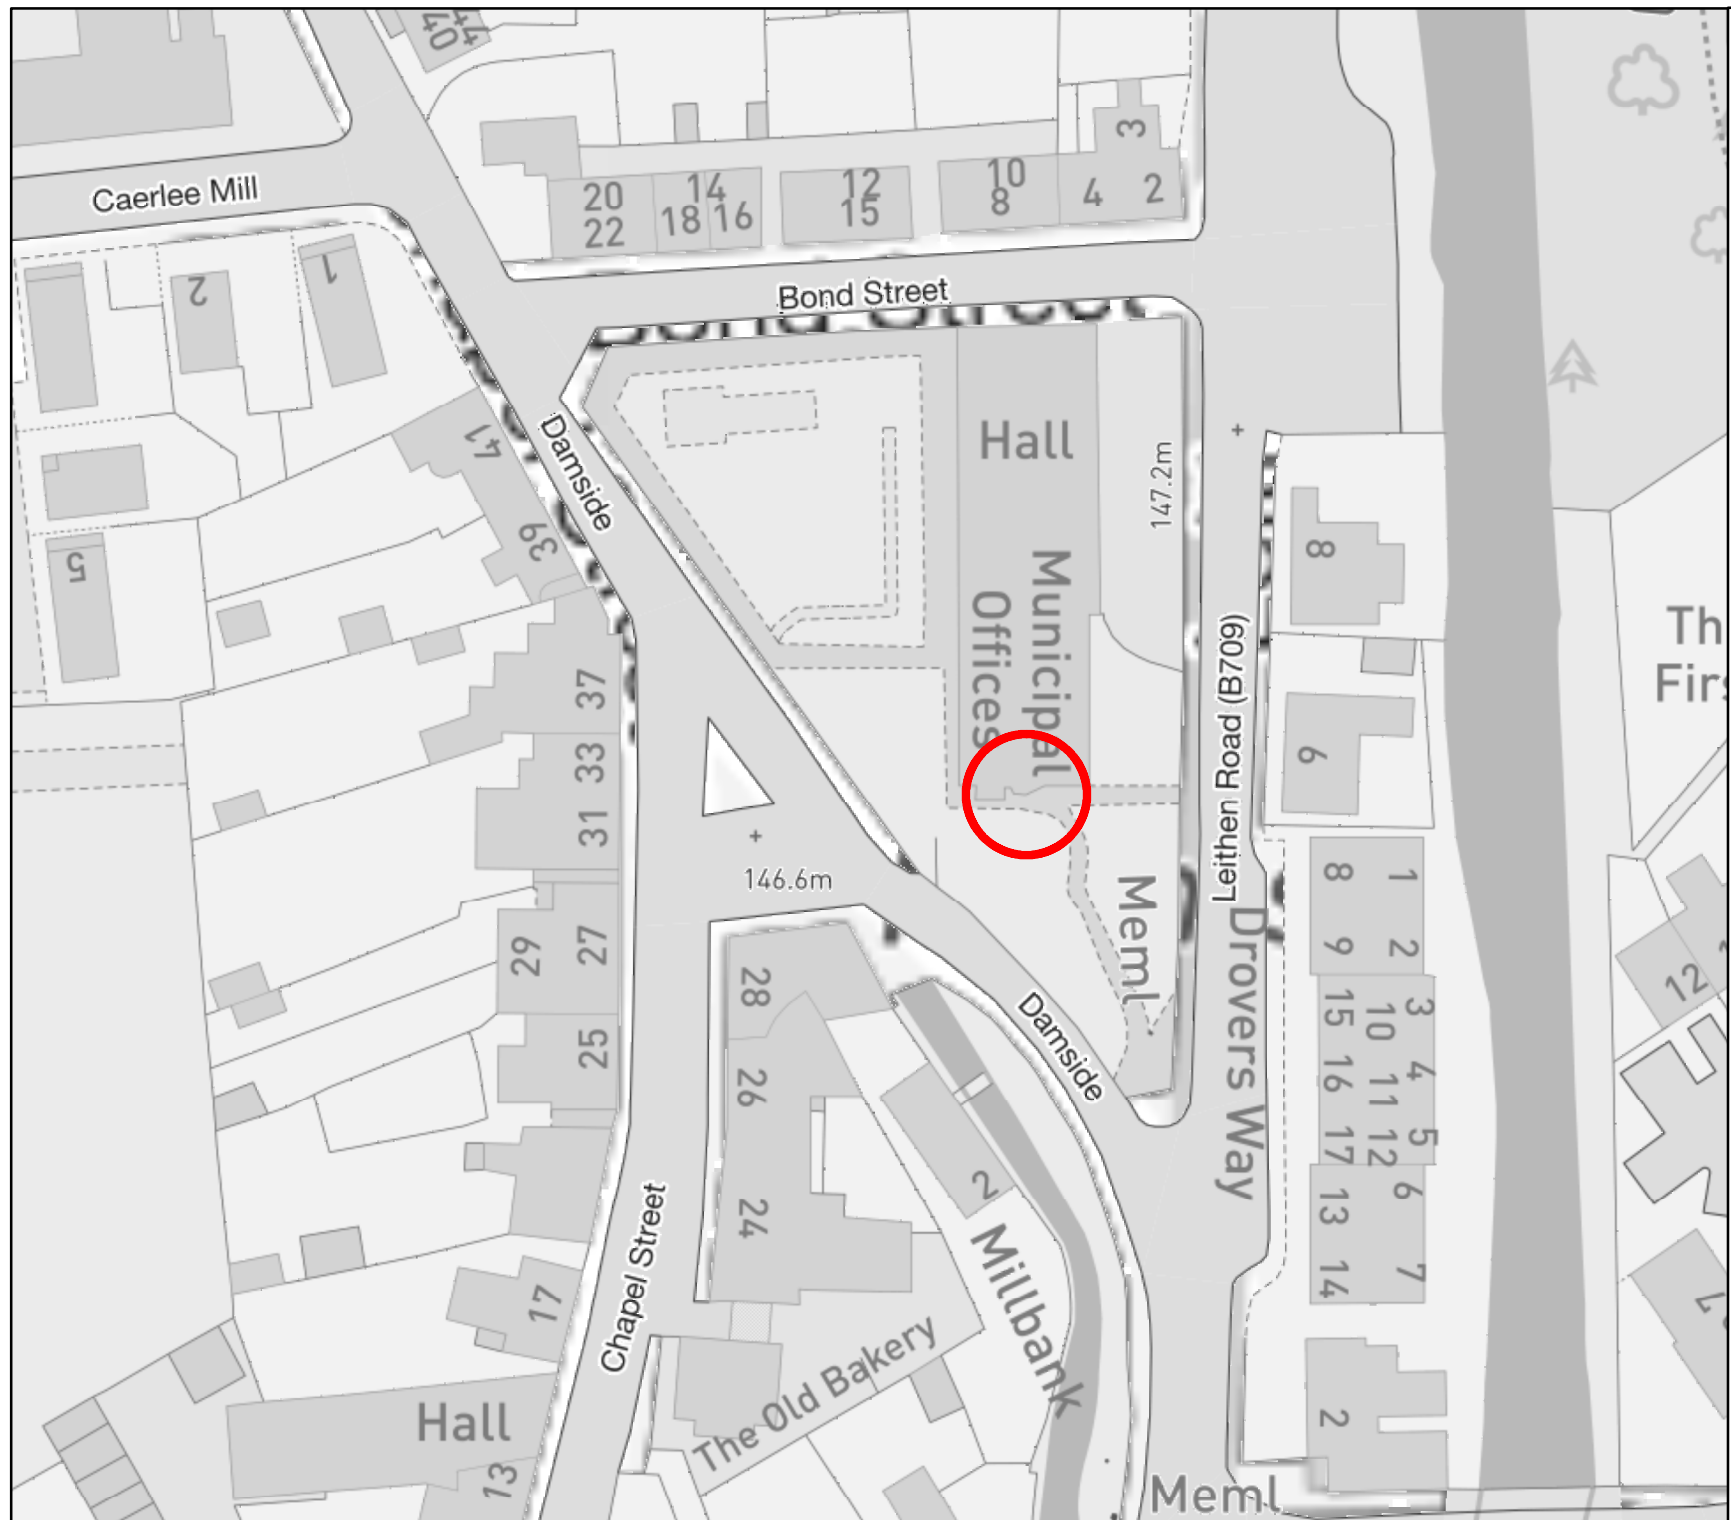

1:750

Monument

**Memorial Hall Clock
Leithen Road
Innerleithen**

UPRN: IN018/02

This map has been prepared by
Estate Management
Commercial Services
Crown Copyright all rights reserved.
Scottish Borders Council, Licence
100023423, 2021.